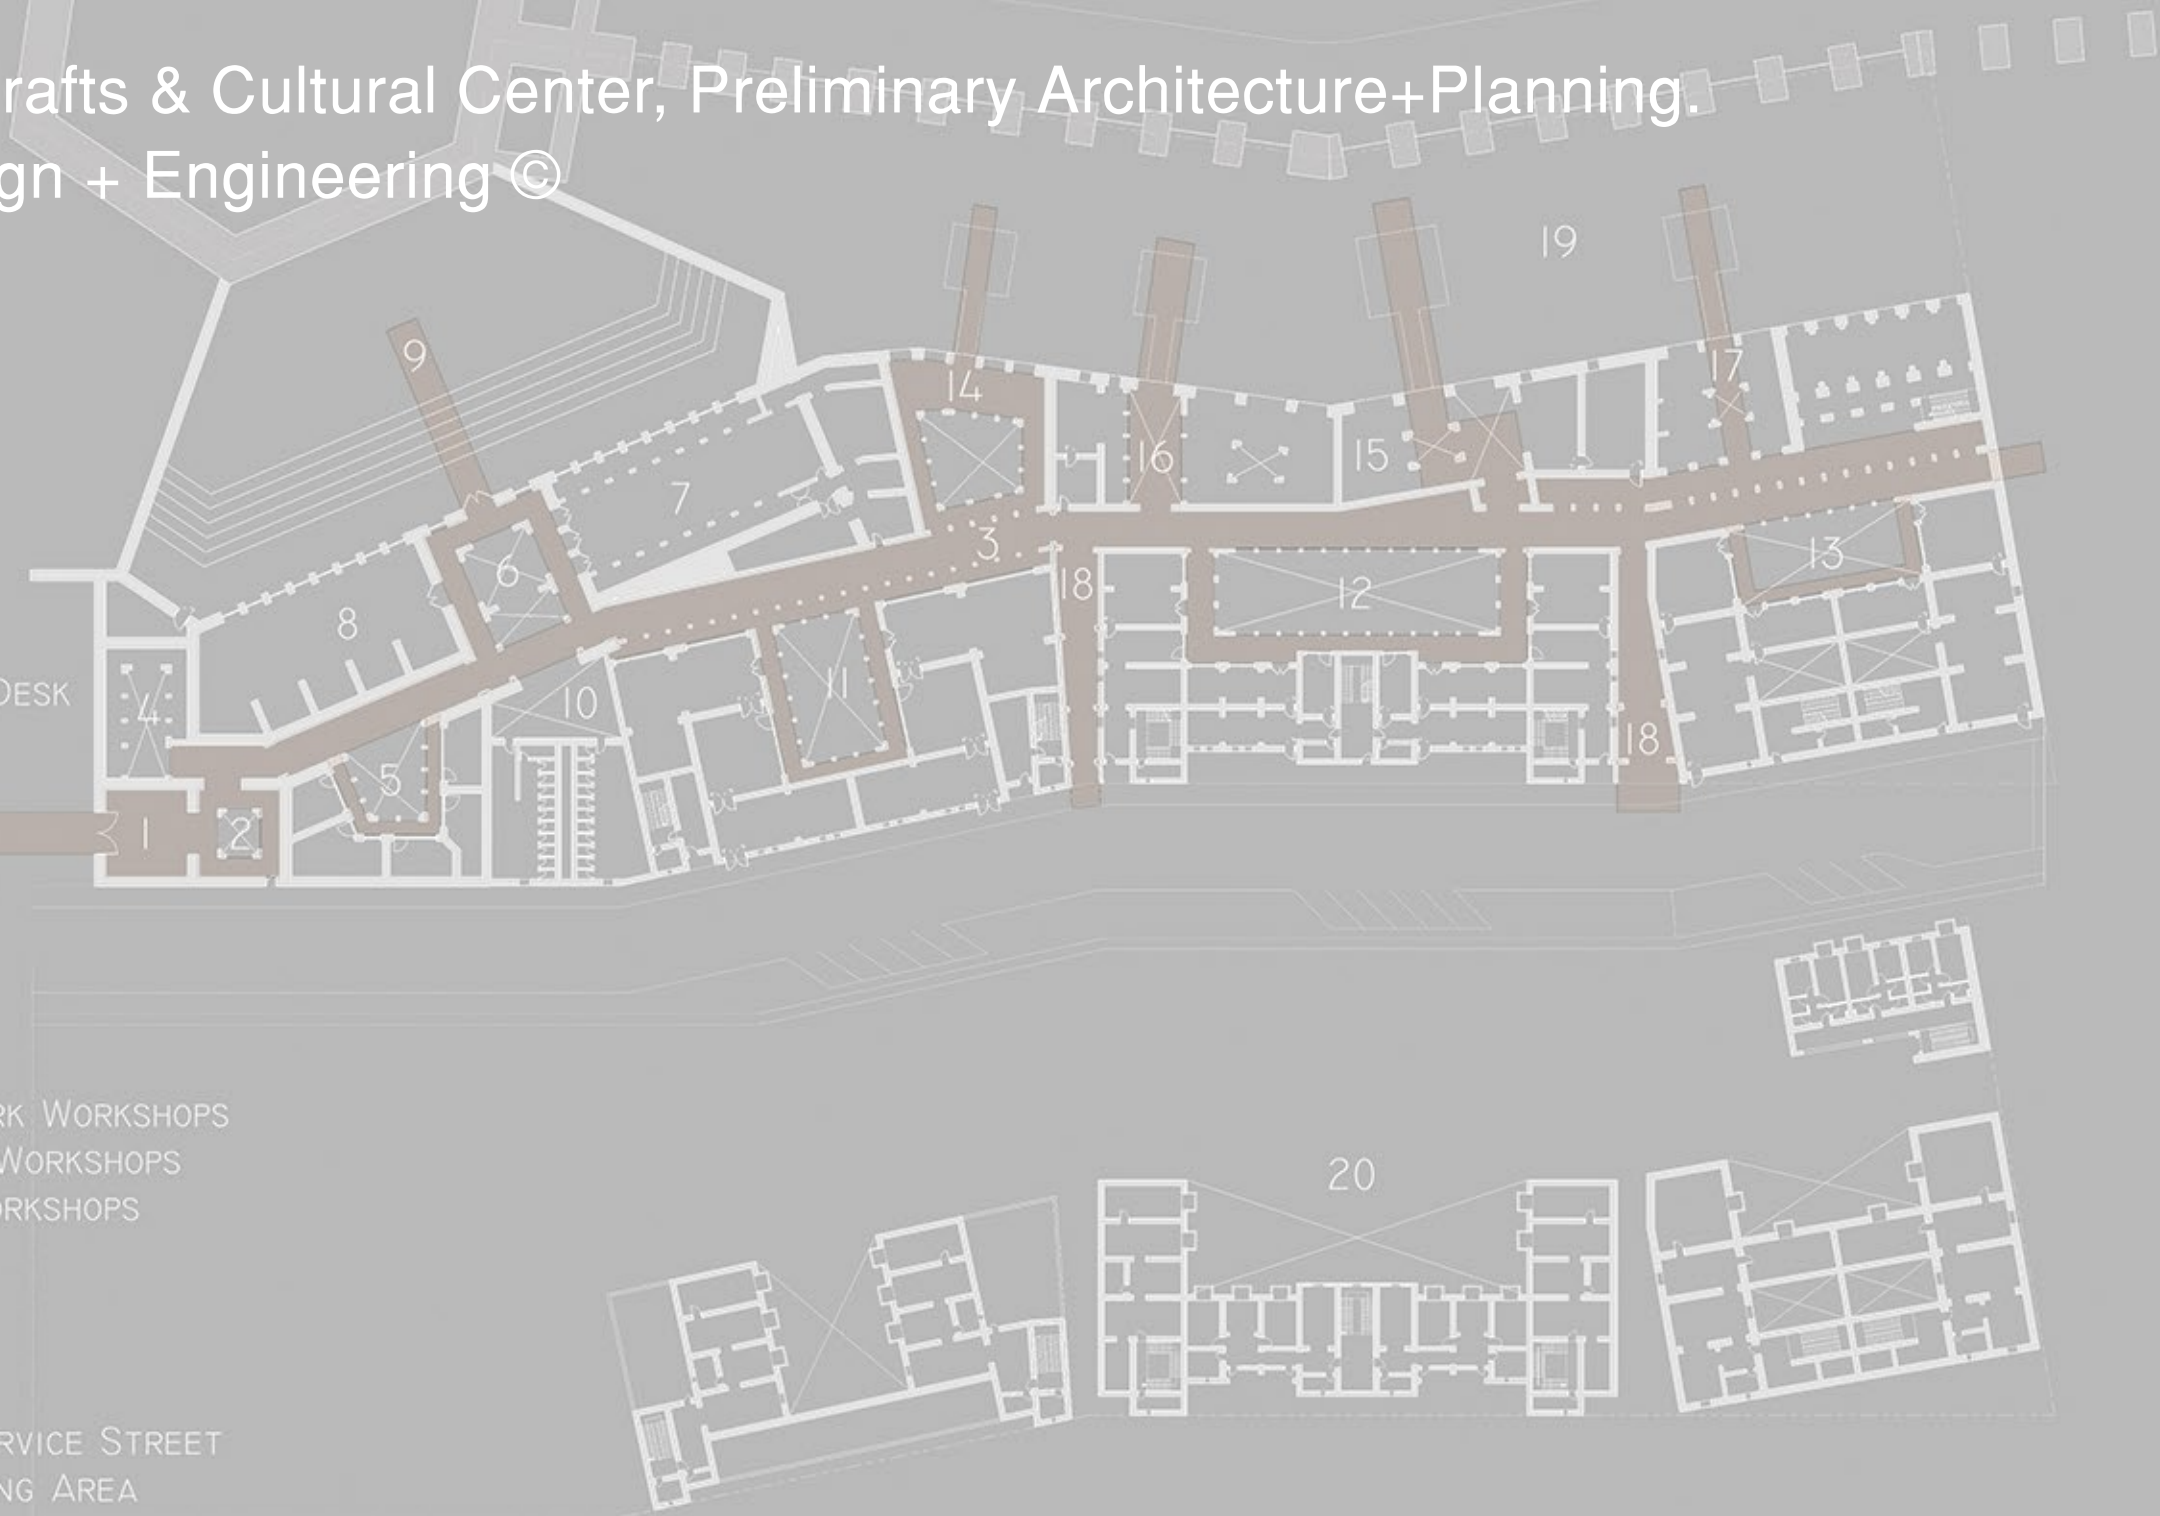

## Old Cairo Handicrafts & Cultural

Old Cairo Handicrafts & Cultural Center, Preliminary Architecture+Planning.  
Archithetics Design + Engineering ©

1. ENTRANCE
2. FOYER & INFORMATION DESK
3. PROJECT MAIN ALLEY
4. ENTRANCE MAJILIS
5. SHOPS
6. CULTURAL ZONE FOYER
7. LECTURES' HALL
8. EXHIBITION
9. OPEN AIR THEATRE
10. BATHROOMS
11. CARPENTRY & WOODWORK WORKSHOPS
12. COPPER & GLASS ART WORKSHOPS
13. LEATHER PRODUCTS WORKSHOPS
14. FREE SITTING AREA
15. STARBUCKS COFFEE
16. FAST FOOD COURT
17. FREE SITTING AREA
18. PASSAGES TO BACK SERVICE STREET
19. OPEN AIR GREEN SITTING AREA
20. RESIDENTIAL BUILDING