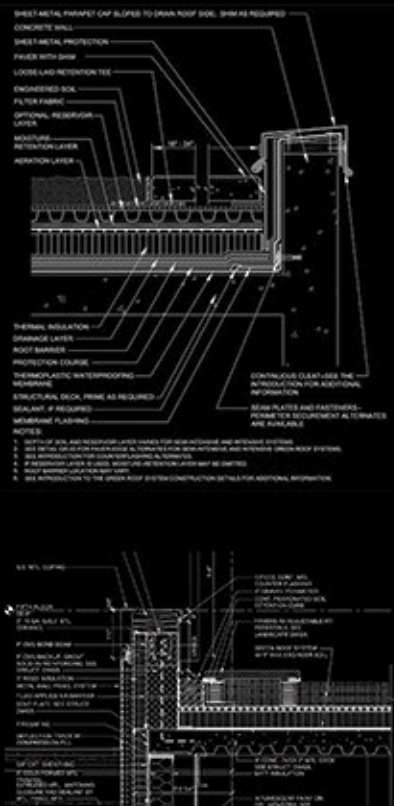

Projects

Adagio Apart Hotel

Adagio Apart Hotel, Jeddah, BIM Services 2D to 5D, LOD 350 Project done for Projacs International BIM Unit© by Archithetics Design + Engineering ©

Adagio Apart Hotel,Jeddah, BIM Services. All Rights Reserved to Archithetics Design + Engineering ©